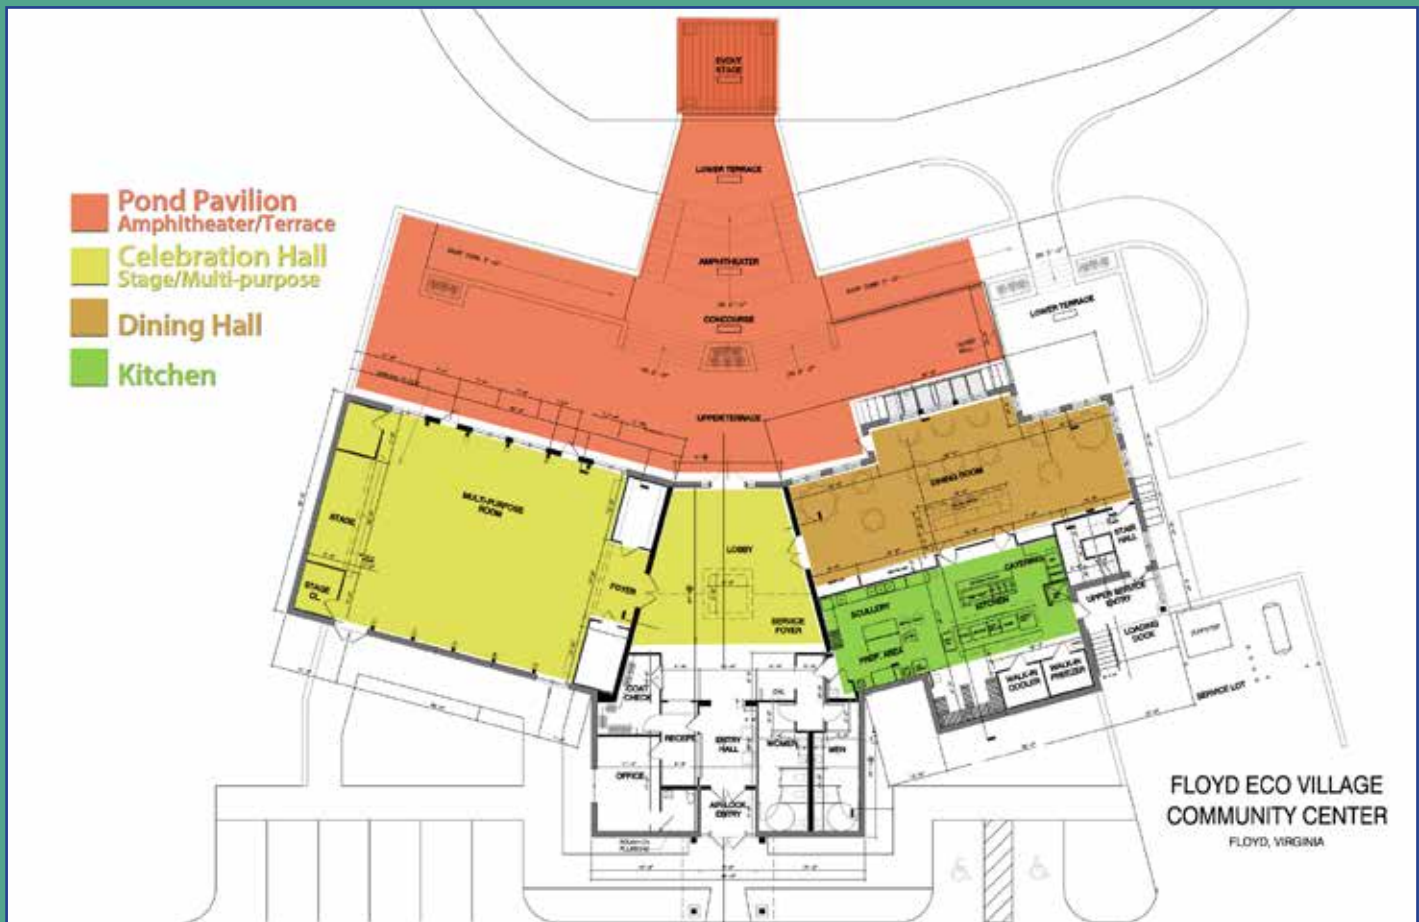

## Flexibility

**Hotel Floyd Meeting and Event Spaces**

| Rental Space - Capacity     | Location   | Classroom | Theater | Dinner | Reception | Total Sq. Ft.   |
|-----------------------------|------------|-----------|---------|--------|-----------|-----------------|
| Buffalo Mtn. Conference Rm. | Ground Flr | 80        | 120     | 80     | 120       | 31'x45' = 1,395 |
| Hotel Floyd Courtyard       | Outdoor    | 50+       | n/a     | 50     | 75        | 27'x40' = 1,080 |
| EcoVillage Café             | Ground Flr | 45        | 70      | 40     | 75        | 22'x36' = 792   |
| Hotel Floyd Amphitheater    | Outdoor    | 100+      | n/a     | n/a    | n/a       |                 |
| Little River Conference Rm. | 4th Floor  | 15        | 25      | 10     | 20        | 18'x17' = 306   |